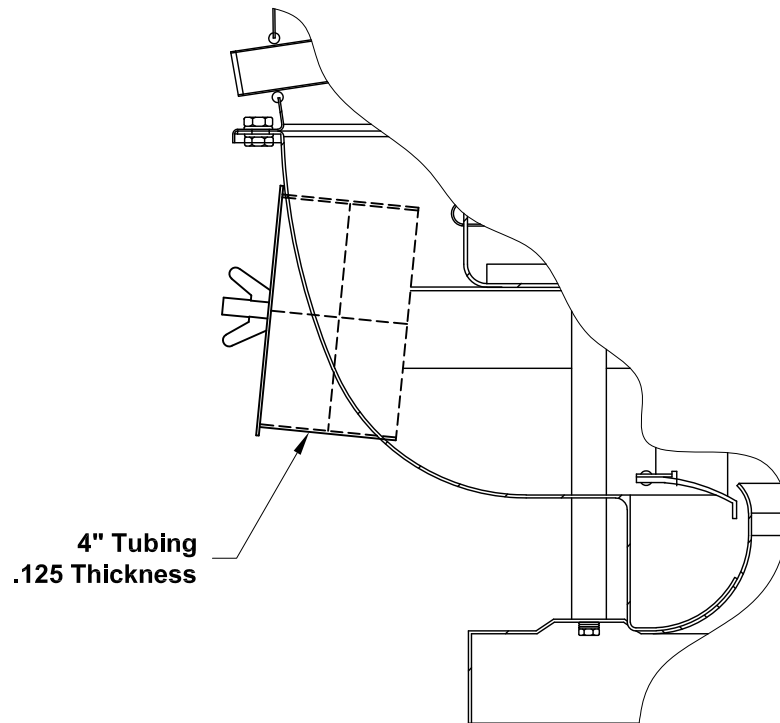

COOK

Clean Out Port

DATE: _____

PROJECT: _____

LOCATION: _____

Upblast Centrifugal
Exhaust Ventilator
Roof Mounted
Sizes 100-490

4" Tubing
.125 Thickness

Plug Detail