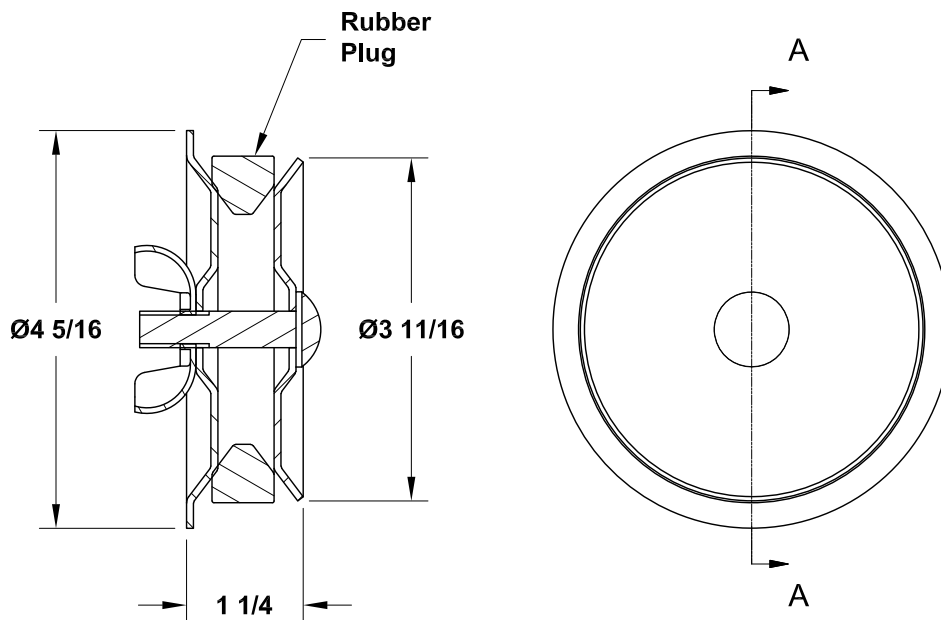

COOK

Clean Out Port

DATE: _____

PROJECT: _____

LOCATION: _____

Upblast Centrifugal
Exhaust Ventilator
Roof Mounted
Sizes 100-490

4" Tubing
.125 Thickness

Plug Detail