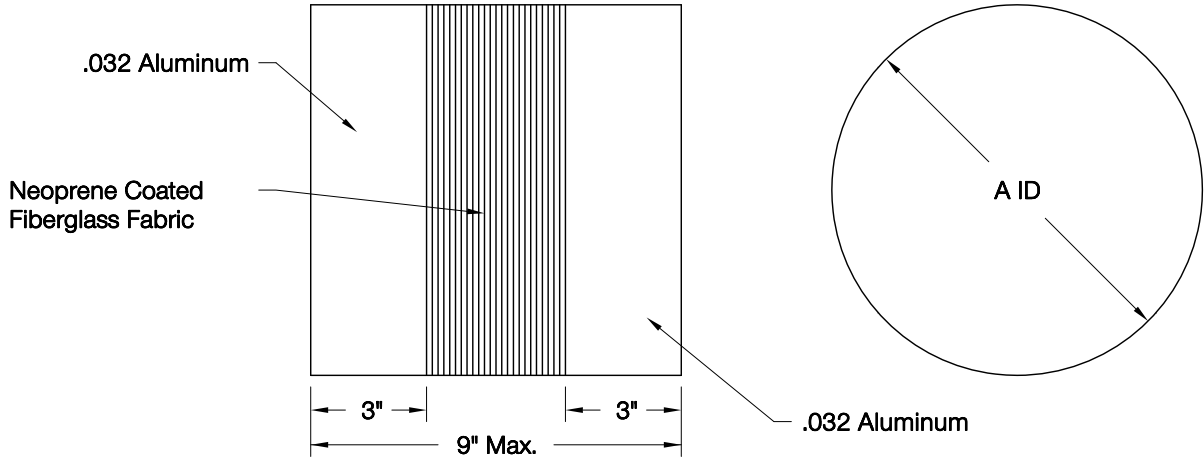

COOK Flexible Outlet Connector

DATE: _____

Accessory Data Sheet

PROJECT: _____

CIC

LOCATION: _____

DIMENSION DATA

Size	A
120	20
135	22-3/8
150	25-3/4
165	27-1/8
180	29-1/4
195	31-5/8
210	34-1/16
225	36-7/16
245	39-5/8
270	43-1/8
300	47-3/8
330	51-1/2
365	56-9/16
402	61-15/16
445	68
490	75
540	82
600	90-1/2
660	99-3/16
730	109-3/16

ALL DIMENSIONS IN INCHES.